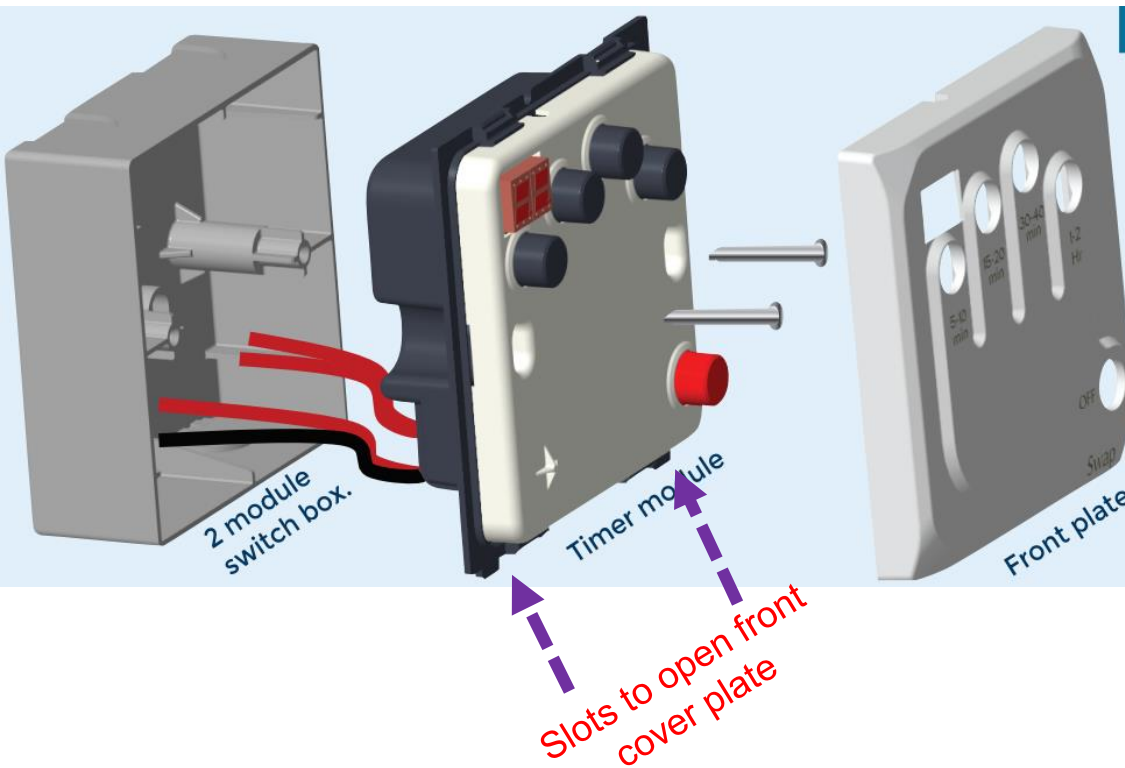

## SWAP

Auto OFF Timers

Cyclic Timers

Automatic level controller & flow detector

**SWAP** *To Save water and power...*

E-mail : [info@eviqds.com](mailto:info@eviqds.com)  
Website : [www.eviqds.com](http://www.eviqds.com)

Contact : +91 9629900110  
+91 9443410073

Auto-OFF Timers Product codes

- 1. SWAP01
- 2. SWAP01E
- 3. SWAP02
- 4. SWAP02E

Cyclic Timers

Product codes

- 1. SWAP03C
- 2. SWAP03AC
- 3. **SWAP03ACF**
- 4. **SWAP03ACF-SA**

Automatic level & flow controllers

Product codes

- 1. SWAP04-OL
- 2. SWAP04-OLF
- 3. SWAP04-C-OL
- 4. SWAP04-C-OLF
- 5. SWAP04-SOL
- 6. SWAP04-C-SOL
- 7. SWAP04-C-SOFL
- 8. SWAP04-SMFL
- 9. SWAP04-OF

**SWAP** *Save water and power...*

# Product with 2 Module/1 Gang-Surface mount box installation