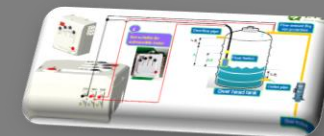

## SWAP

Auto OFF Timers

Cyclic Timers

Automatic level controller & flow detector

**SWAP** *To Save water and power...*

E-mail : [info@eviqds.com](mailto:info@eviqds.com)  
Website : [www.eviqds.com](http://www.eviqds.com)

Automatic level & flow controllers

Product codes

- 1. SWAP04-OL
- 2. SWAP04-OLF
- 3. SWAP04-C-OL
- 4. SWAP04-C-OLF
- 5. SWAP04-SOL
- 6. SWAP04-C-SOL
- 7. SWAP04-C-SOFL
- 8. SWAP04-SMFL
- 9. SWAP04-OF

**SWAP** *Save water and power...*