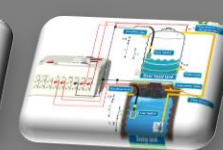

## SWAP

Auto OFF Timers

Cyclic Timers

Automatic level controller & flow detector

**SWAP** *To Save water and power...*

E-mail : [info@eviqds.com](mailto:info@eviqds.com)  
Website : [www.eviqds.com](http://www.eviqds.com)

Automatic level & flow controllers

Product codes

- 1. SWAP04-OL
- 2. SWAP04-OLF
- 3. SWAP04-C-OL
- 4. SWAP04-C-OLF
- 5. SWAP04-SOL
- 6. SWAP04-C-SOL
- 7. SWAP04-C-SOFL
- 8. SWAP04-SMFL
- 9. SWAP04-OF

**SWAP** *Save water and power...*